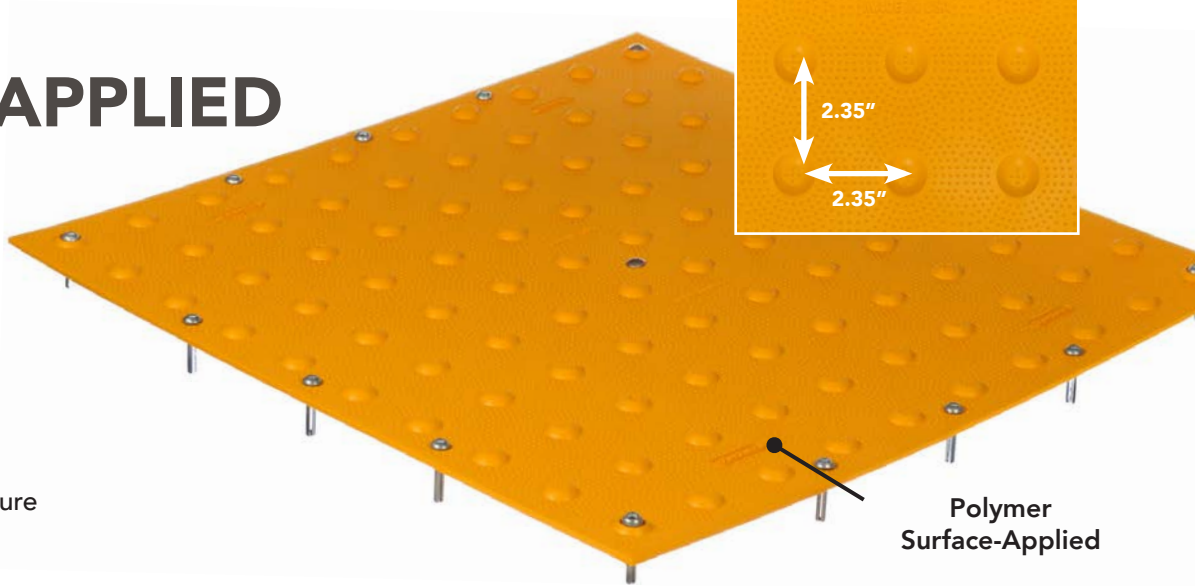

## POLYMER SURFACE-APPLIED

[TufTile.com](https://www.tuftile.com)

☎ 1-888-960-8897

📍 905 Telser Road, Lake Zurich, IL 60047

## POLYMER SURFACE-APPLIED

1-1/2" corrosion-resistant stainless-steel drive pins secure tiles tightly to the concrete.

Polymer Surface-Applied

### POLYMER BENEFITS

Low-profile beveled edges provide a compliant transition from surrounding surfaces.

### PREMIUM PERFORMANCE

Engineered to withstand high-volume pedestrian traffic.