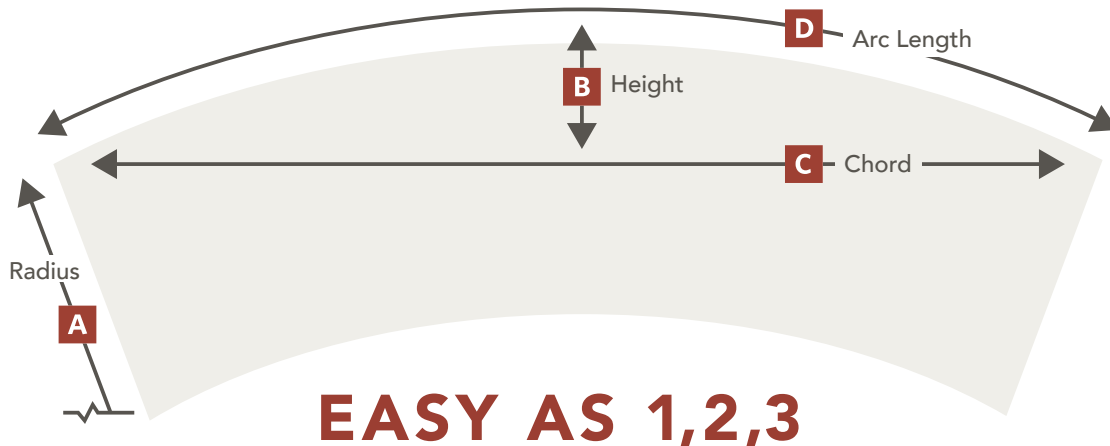

## Colors Available

# EasyArc<sup>®</sup>

RADIUS CALCULATOR

FOR EXAMPLE PURPOSES ONLY.

The EasyArc Radius Calculator quickly identifies the radius size closest to your project plans and creates a drawing and list of the TufTile radius components and quantities needed. TufTile wedges and tiles are arranged side-by-side to form up to 20 radius configurations ranging from 9R to 70R.